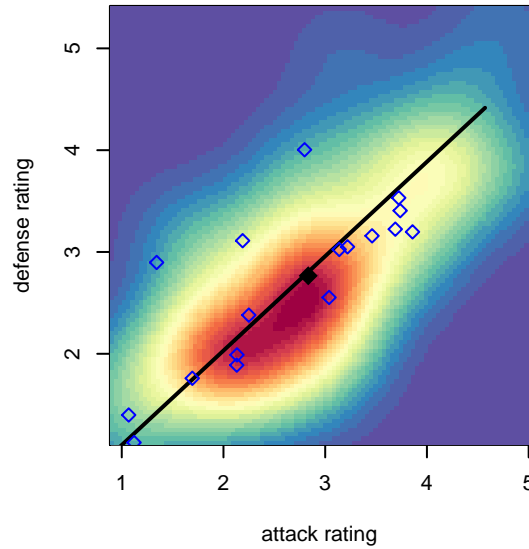

**attack and defense rating
relative to others at age
and all opponents in last 13 months**