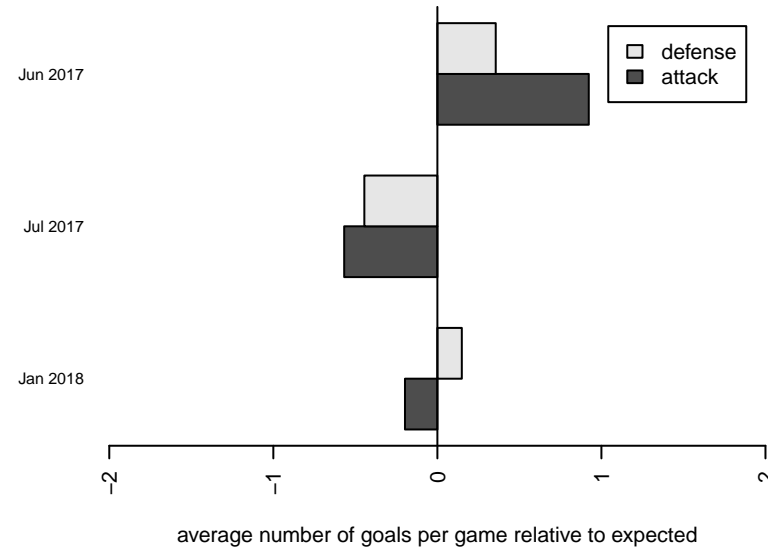

Performance relative to 13 month average