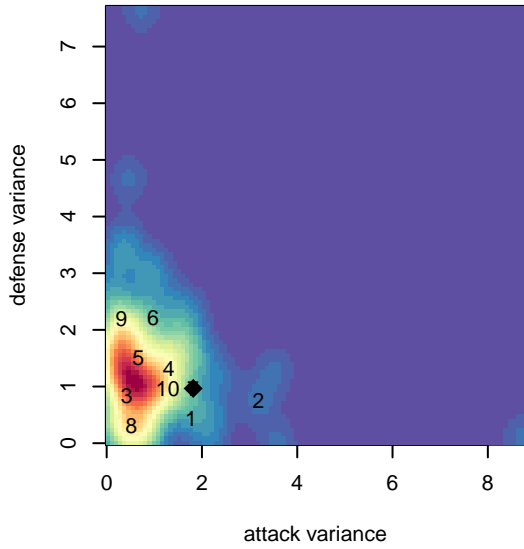

# THUSC Silver G00

Tualatin Hills United SC  
 Tualatin Hills, OR  
 G00 total strength=1608  
 attack=17 defense=15.9  
 spr league = PTT Win G00 Div 1

alt names used:  
 Tualatin Hills United  
 TUALATIN HILLS UNITED SC SILVER (OR)  
 THUSC 00G Silver

**THUSC Silver G00**  
 Dots are actual minus expected GF (blue circles) and GA (red triangles).  
 Blue line is smoothed change in attack strength. Red is smoothed change in defense strength.

**attack and defense variance (black dot)  
relative to other teams  
and top 10 in region**