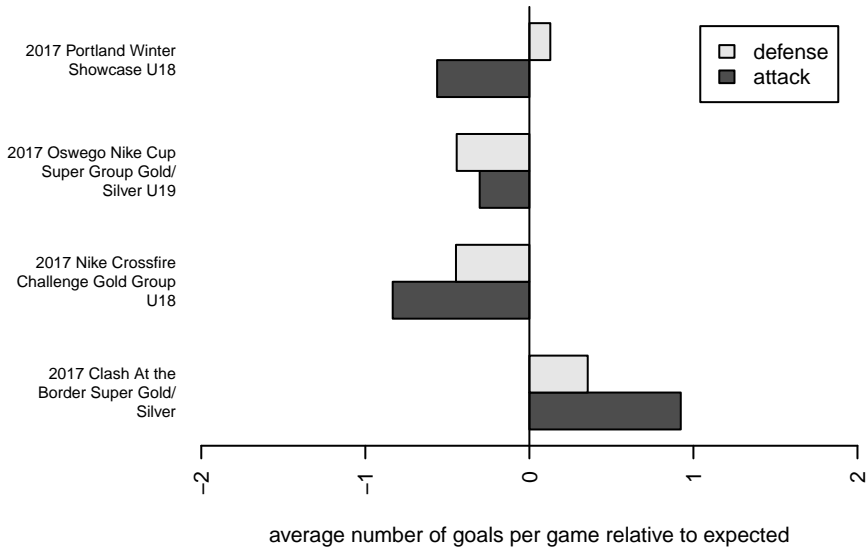

Performance relative to 13 month average