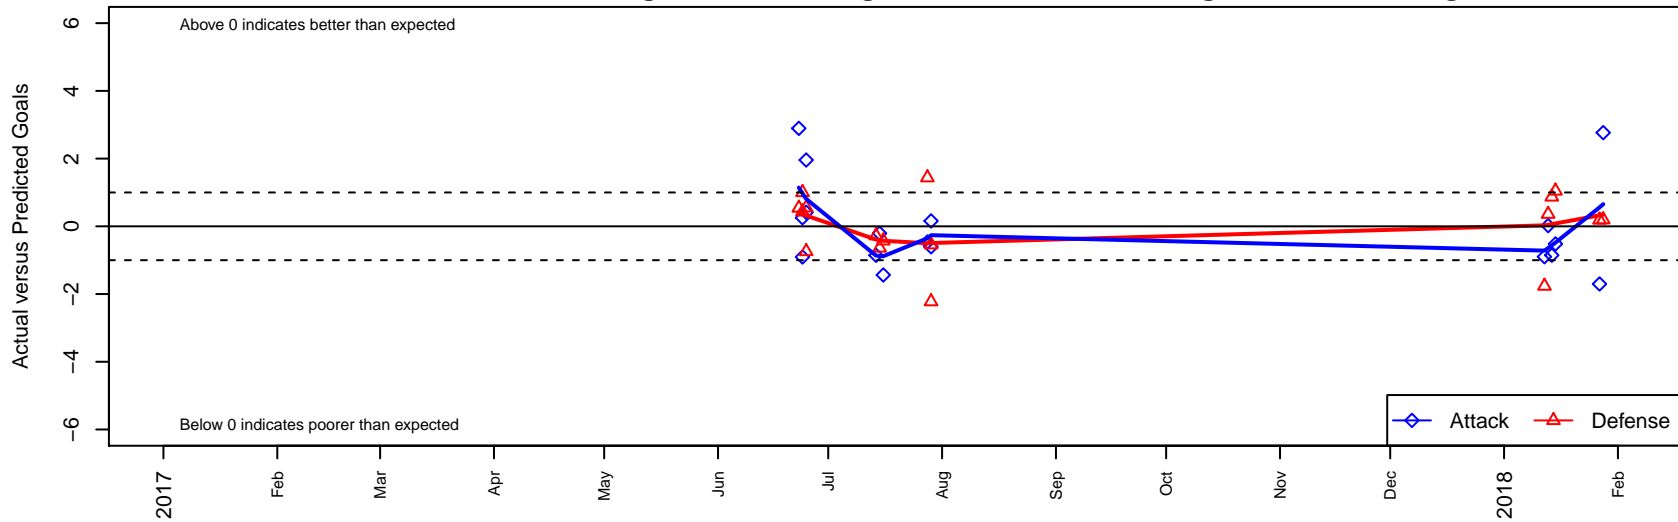

# THUSC Silver G00

Tualatin Hills United SC  
 Tualatin Hills, OR  
 G00 total strength=1608  
 attack=17 defense=15.9  
 spr league = PTT Win G00 Div 1

alt names used:  
 Tualatin Hills United  
 TUALATIN HILLS UNITED SC SILVER (OR)  
 THUSC 00G Silver

Venues played:  
 2017 Clash At the Border Super Gold/Silver  
 2017 Nike Crossfire Challenge Gold Group U18  
 2017 Oswego Nike Cup Super Group Gold/Silver  
 2017 Portland Winter Showcase U18  
 2017 PTT Winter G00 Division 1

**THUSC Silver G00**  
 Dots are actual minus expected GF (blue circles) and GA (red triangles).  
 Blue line is smoothed change in attack strength. Red is smoothed change in defense strength.

**attack and defense variance (black dot)  
relative to other teams  
and top 10 in region**